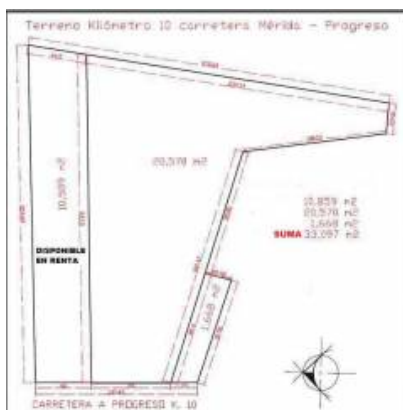

Land for rent in Merida

TERRENO EN RENTA, KM-10 CARRETERA PROGRESO (PROLONGACION PASEO DE MONTEJO)

Price:

Please, request more information.

[Click here to see the property](#)

Please, request more information